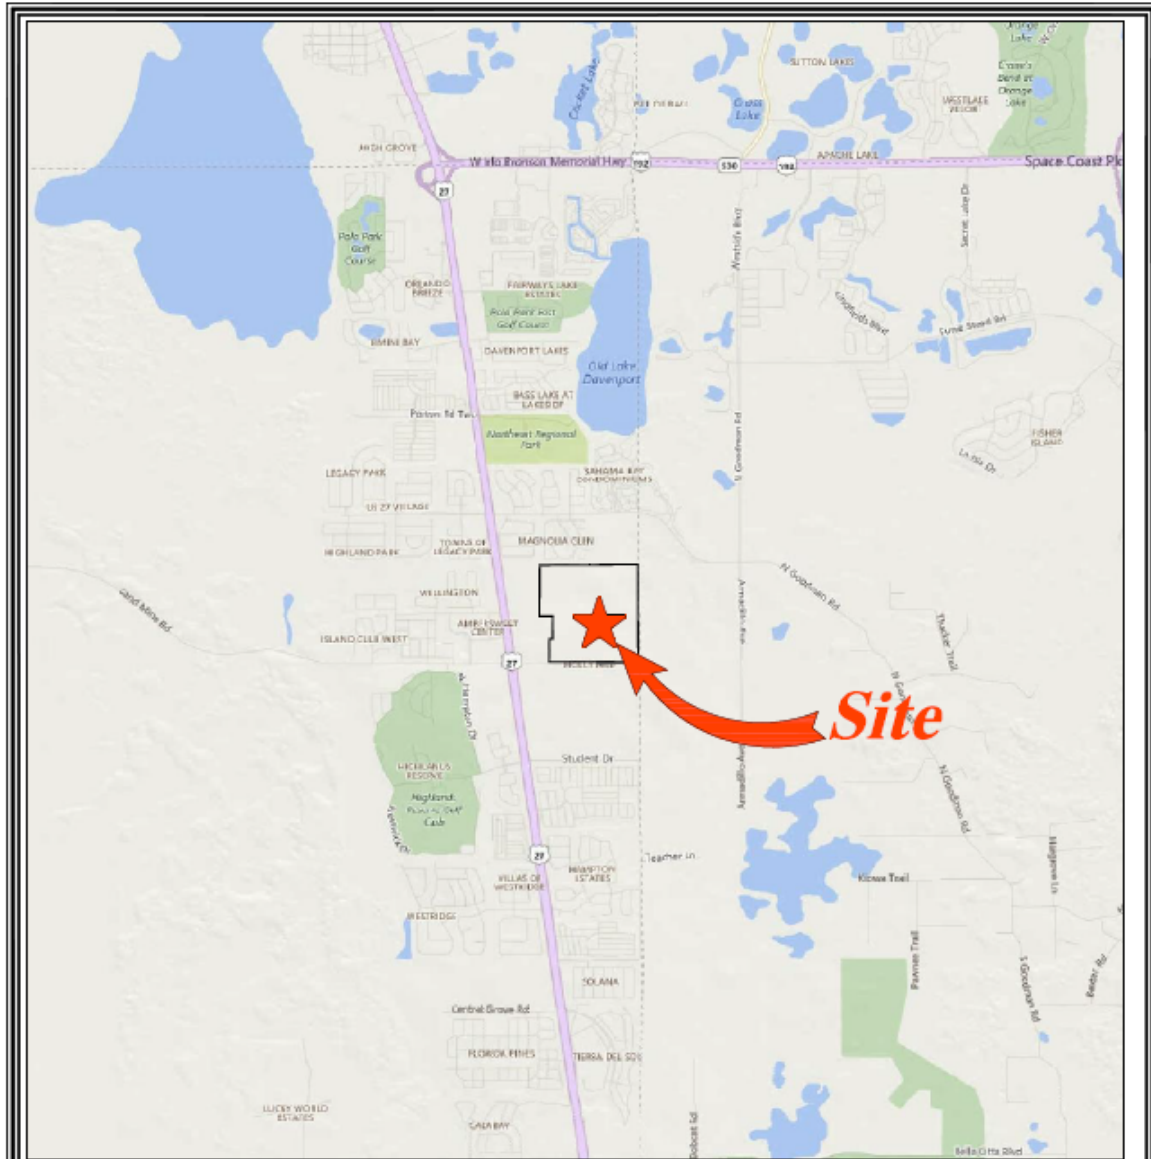

EXHIBIT 1 - LOCATION MAP

OSCEOLA ENGINEERING INCORPORATED
 Certificate of Authorization Number: 00000000
 1508 Florida Avenue, St. Cloud, FL 34799
 (407) 891-0100
 FAX: (407) 891-0103

LOCATION MAP

Sandmine Road

Section 26, Township 25 S,
 Range 13 E,
 Polk County, Florida

SCALE: not to scale

EXHIBIT 1